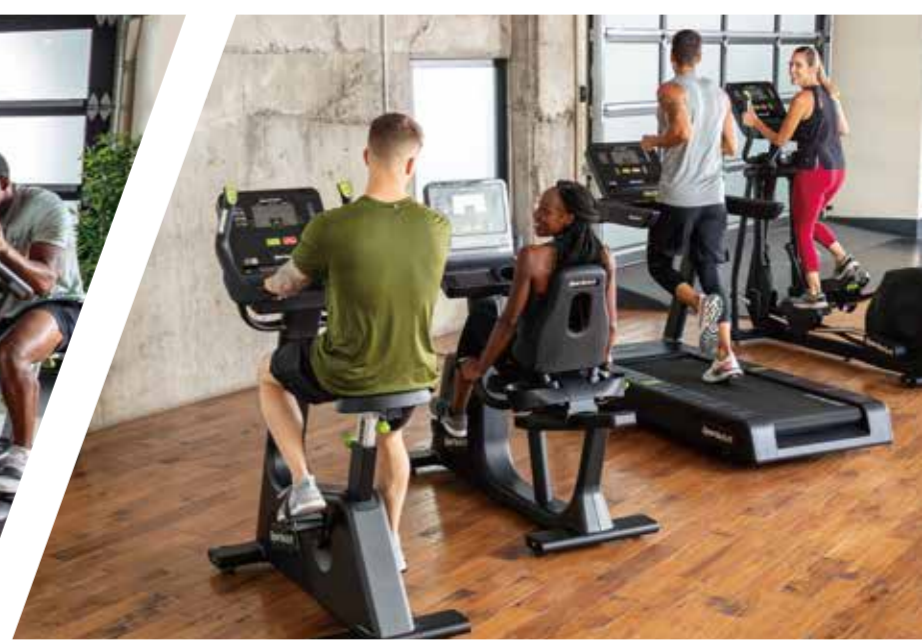

The ECO-NATURAL™ Elite line allows you the freedom to place your equipment anywhere with our self-powered machines or run on a treadmill with one of the most efficient motors in the market.

G660 ECO-POWR™ TREADMILL