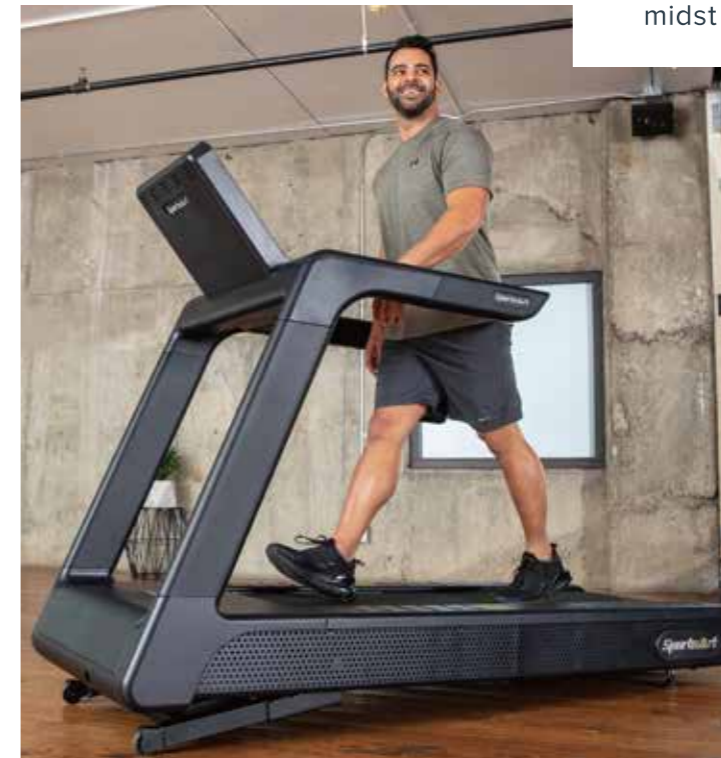

KEY FEATURES

- ECO-DRIVE™ motor is more energy-efficient than traditional treadmill motors
- Worry-free ECO-GLIDE™ auto-lubrication system keeps the treadmill running smoothly longer
- Run comfortably with our MyFlex+ omni-directional cushioning system
- Intuitive toggle controls allow users to easily adjust speed and incline in the midst of taxing workouts.