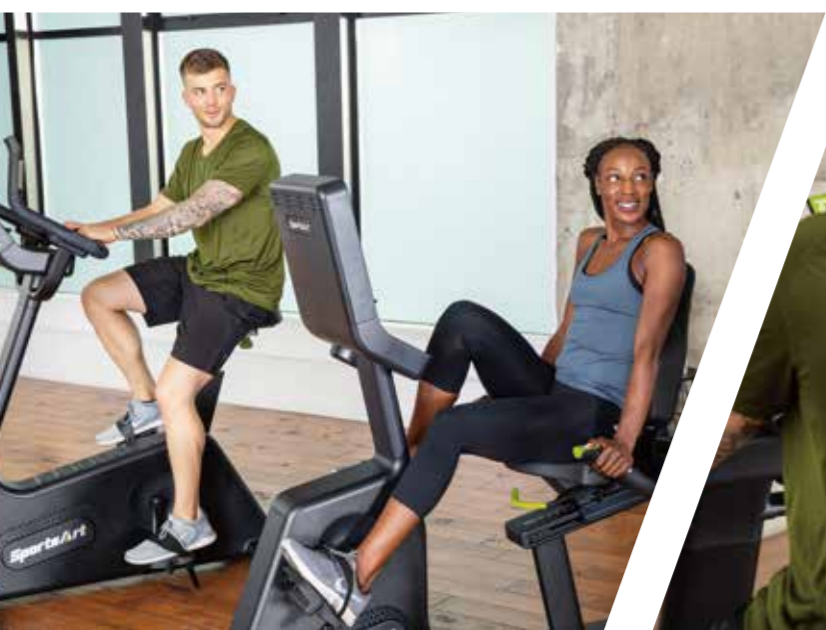

The ECO-NATURAL™ Elite line allows you the freedom to place your equipment anywhere with our self-powered machines or run on a treadmill with one of the most efficient motors in the market.