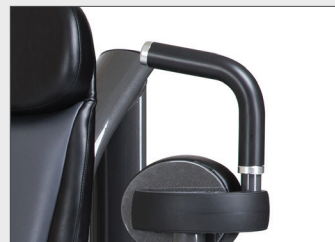

KEY FEATURES

- Independent press arms for equal muscle training
- Long handles accommodate different users
- Gas-assisted seat adjustment fits users of different sizes
- Foot rest helps maintain proper body alignment
- Incremental 3.3 & 6.6 lbs (1.5 & 3 kg) micro-loading adjustment

Dual powder coated platinum paint

Rip-resistant marine quality upholstery

Long handles accommodate users

Weight Selector Fork