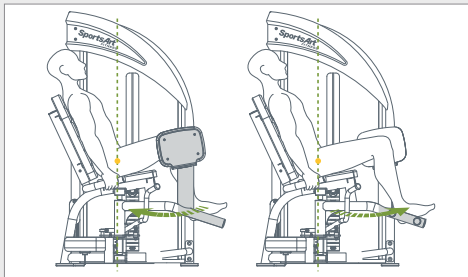

## ABDUCTOR/ADDUCTOR

The SportsArt Dual Function Strength Series is uniquely engineered to offer training on multiple muscle groups per station without compromising range of motion or user experience, making them ideal for smaller spaces.

### KEY FEATURES

- Direct drive system offers two opposing cams for less cable-slop and faster workout changeover
- Plate increments: 13 x 11 lbs (5 kg)
- Convenient rotating thigh pads

### TECHNICAL DETAILS

<b>Unit Weight</b>	390.5 lbs / 177.5 kg
<b>Dimensions (LxWxH)</b>	41.5 x 56.5 x 57 in / 1055 x 1434 x 1453 mm
<b>Weight Stack</b>	143 lbs / 65 kg
<b>Max User Weight</b>	500 lbs / 227 kg
<b>Starting Weight</b>	Abduction: 10 lbs / 4.5 kg Adduction: 10 lbs / 4.5 kg
<b>Features</b>	5 inch deep groove POM pulleys provide consistent cable tracking 14-gauge machine welded frame Stainless steel guide rods resist rust and maintain smooth operation Heavy-duty marine grade cushions Multiple adjustment points for maximum customization

### NOTABLE DETAILS

Dual Function Series allows users to work at least 2 major muscle groups per machine maximizing both space and convenience

Stacks feature sound dampeners and magnetized selector fork for maximum stability